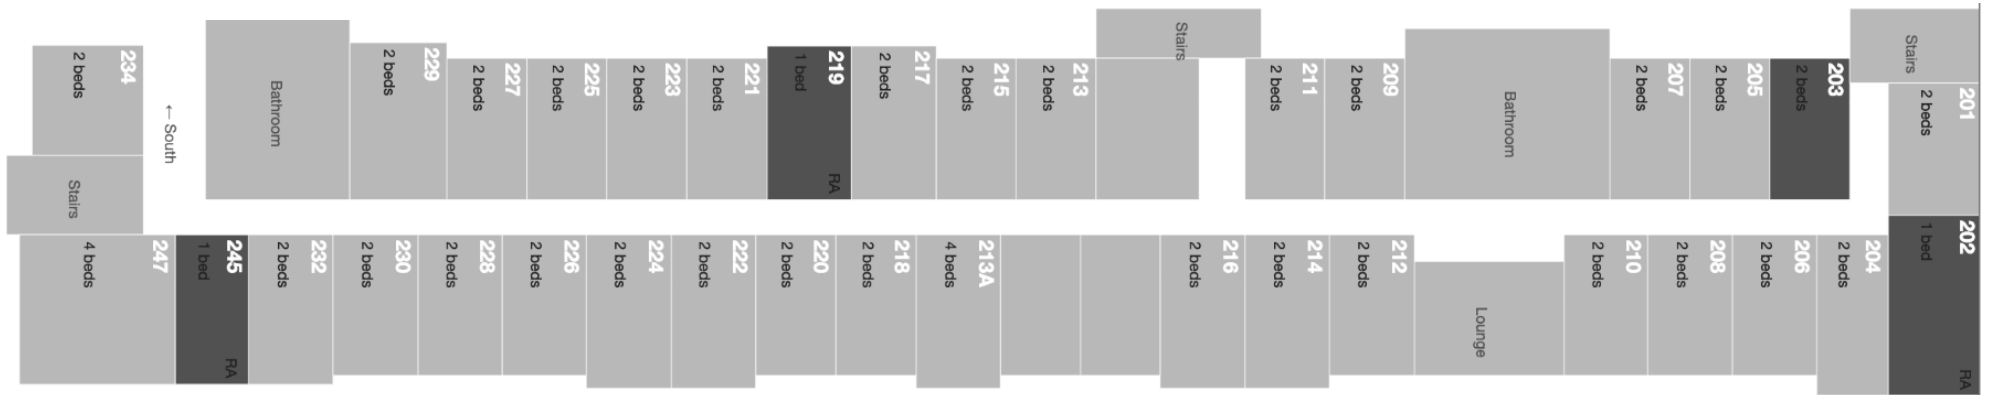

Capital University

RESIDENTIAL AND COMMUTER LIFE

Saylor-Ackermann

Please note that these floor plans are for reference only. These do not indicate what will be available at time of housing selection, and occupancy may be subject to change. Space coloration should be ignored.