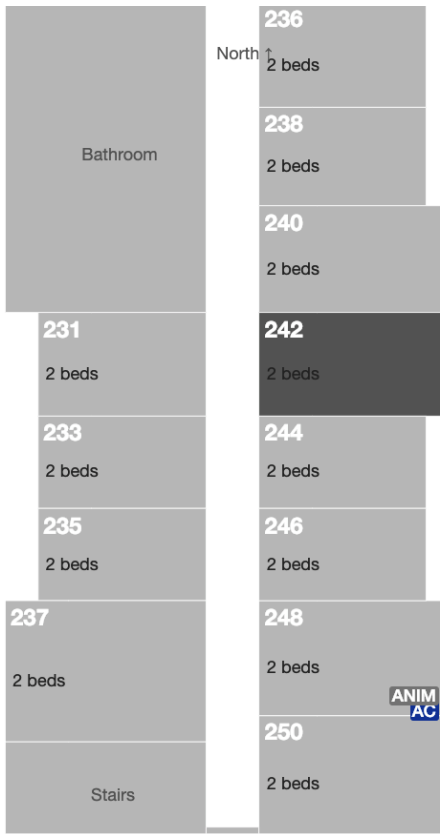

Capital University

RESIDENTIAL AND COMMUTER LIFE

Saylor-Ackermann

Please note that these floor plans are for reference only. These do not indicate what will be available at time of housing selection, and occupancy may be subject to change. Space coloration should be ignored.