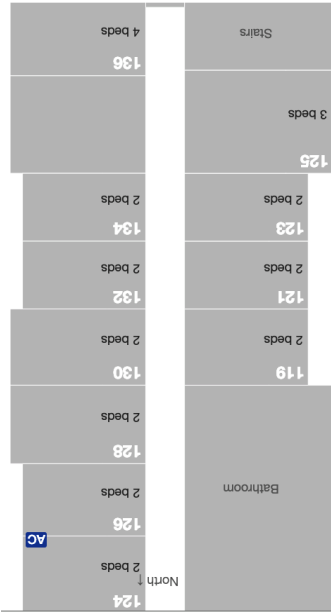

Capital University

RESIDENTIAL AND COMMUTER LIFE

Saylor-Ackermann

Please note that these floor plans are for reference only. These do not indicate what will be available at time of housing selection, and occupancy may be subject to change. Space coloration should be ignored.