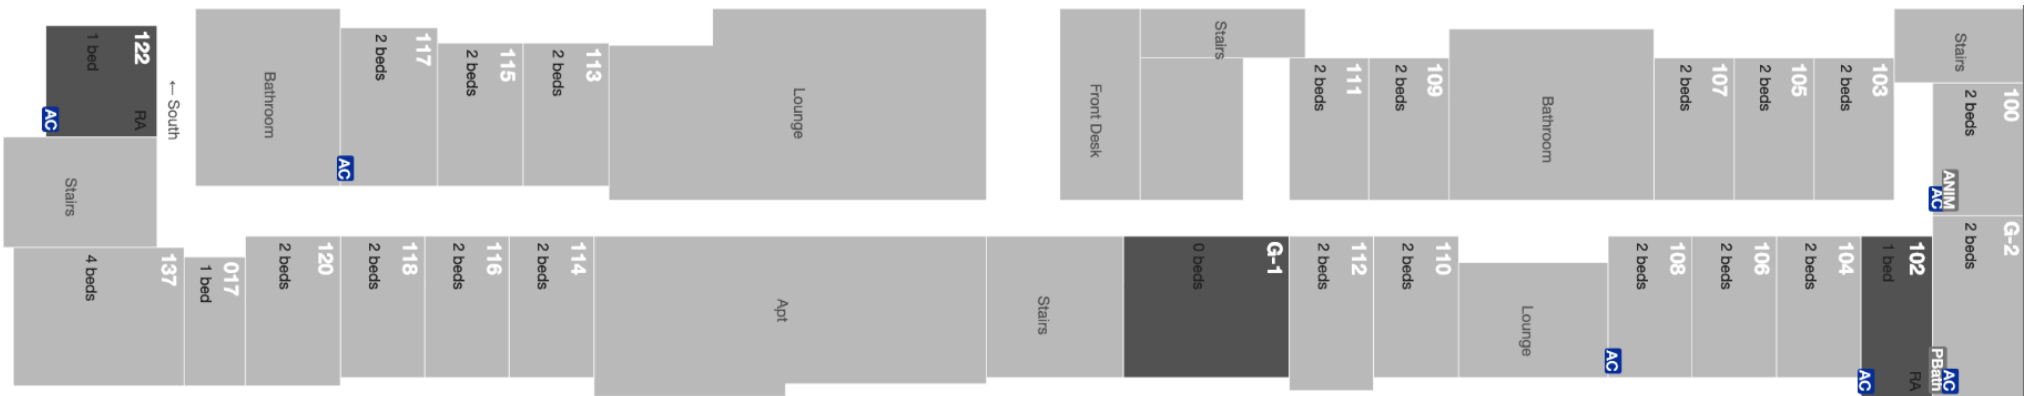

Capital University

RESIDENTIAL AND COMMUTER LIFE

Saylor-Ackermann

Please note that these floor plans are for reference only. These do not indicate what will be available at time of housing selection, and occupancy may be subject to change. Space coloration should be ignored.